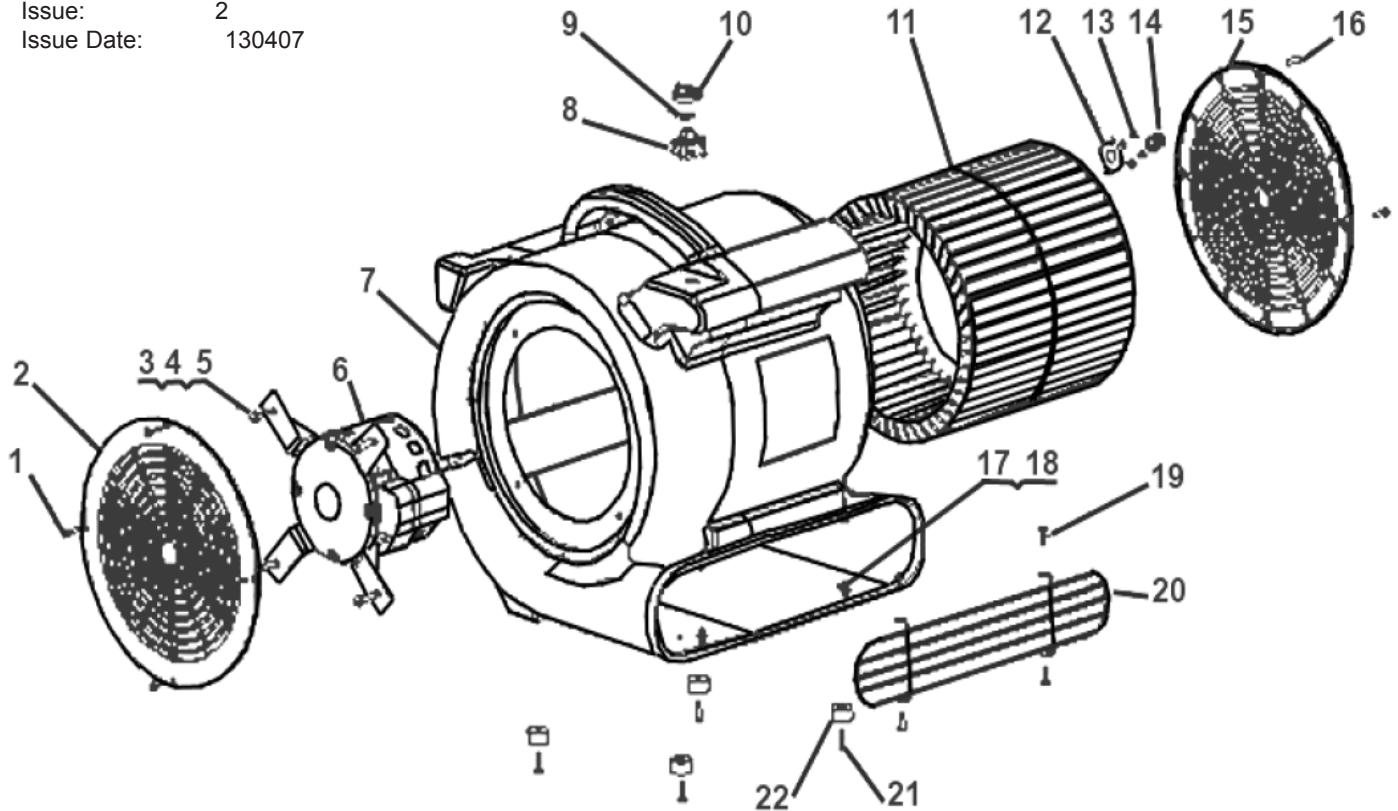

Issue: 2  
 Issue Date: 130407

ITEM	PART NO	DESCRIPTION	ITEM	PART NO	DESCRIPTION
1	ADB3000.01	SCREW	13	ADB3000.13	SCREW
2	ADB3000.02	WIND GUARD	14	ADB3000.14	MAINS CABLE JACKET
3	ADB3000.03	BOLT	15	ADB3000.15	WIND GUARD
4	ADB3000.04	STRAIN NUT	16	ADB3000.16	SCREW
5	ADB3000.05	PAD	17	ADB3000.17	NUT
6	ADB3000.06	MOTOR	18	ADB3000.18	PAD
7	ADB3000.07	HOUSING	19	ADB3000.19	SCREW
8	ADB3000.08	SWITCH	20	ADB3000.20	WIND GUARD, STEEL FRONT
9	ADB3000.09	NUT	21	ADB3000.21	SCREW
10	ADB3000.10	SWITCH KNOB	22	ADB3000.22	RUBBER FEET
11	ADB3000.11	IMPELLER	23	ADB3000.23	HOUSING LINER (NOT SHOWN)
12	ADB3000.12	MAINS CABLE PLATE			