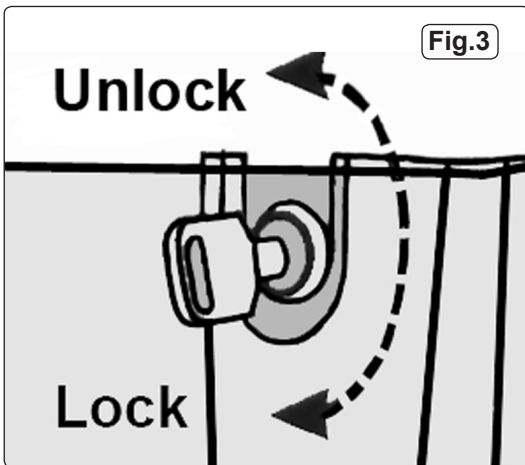

2. INTRODUCTION AND SPECIFICATIONS

Heavy gauge steel with double wall construction for extra strength and durability. Ball bearing drawer runners provide superior performance and carry heavier loads. Each drawer fitted with catch to prevent accidental opening when being transported around the workshop. Added security provided by side mounted cylinder lock, supplied with two keys. Rubber grip side handles for comfort and ease when manoeuvring. Rust and solvent resistant powder coat paint finish. Fitted with anti-shock protection on all four corners to prevent accidental damage. Features two Ø125mm swivel castors with large toe locks and two fixed wheels. Tough composite top for fitting and securing top box or can be used as a workstation. Unique design fitted with perforated side panels for hanging tools and accessories.

AP2405

AP2407

AP2410

AP2406

AP2408

Optional Accessories	
Model No	Description
AP24ACC1	Perforated Storage Panel
AP24ACC2	Side Shelf with Paper Roll Holder
AP24ACC3	Document Holder
AP24ACC4	Waste Bin
AP24ACC5	Can and Bottle Holder
AP24ACC6	Drawer Divider 3 x 395 x 58mm
AP24ACC7	Drawer Divider 3 x 395 x 120mm
AP24ACC9	Short Hook Set x 10pcs
AP24ACC10	Medium Hook Set x 10pcs

3. OPERATION

- 3.1. Each drawer is fitted with a catch mechanism on the right hand side, underneath the handle. To open drawer push the catch to the left to release it and pull the drawer open (fig.1).
WARNING! Only open one drawer at a time and **DO NOT** overload the drawers, fig.2 shows the maximum weight per drawer size.
- 3.2. When moving the rollcab, ensure that the drawers are closed and locked (fig.3) to prevent accidental opening, release the brakes as shown in fig.4 and move the rollcab using the handles to maintain full control. When the rollcab has been moved to the required location, lock the brakes.
WARNING! DO NOT move across slopes of more than 5° as the rollcab may tilt over.