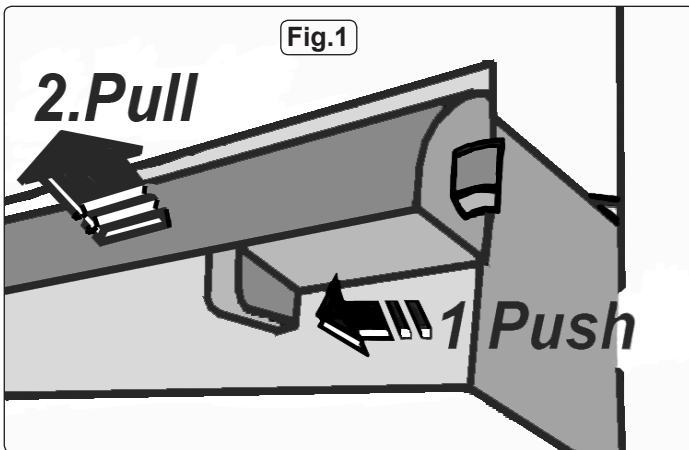

AP2405

AP2407

AP2410

AP2406

AP2408

Optional Accessories	
Model No	Description
AP24ACC1	Perforated Storage Panel
AP24ACC2	Side Shelf with Paper Roll Holder
AP24ACC3	Document Holder
AP24ACC4	Waste Bin
AP24ACC5	Can and Bottle Holder
AP24ACC6	Drawer Divider 3 x 395 x 58mm
AP24ACC7	Drawer Divider 3 x 395 x 120mm
AP24ACC9	Short Hook Set x 10pcs
AP24ACC10	Medium Hook Set x 10pcs

3. OPERATION

- 3.1. Each drawer is fitted with a catch mechanism on the right hand side, underneath the handle. To open drawer push the catch to the left to release it and pull the drawer open (fig.1).
WARNING! Only open one drawer at a time and **DO NOT** overload the drawers, fig.2 shows the maximum weight per drawer size.
- 3.2. When moving the rollcab, ensure that the drawers are closed and locked (fig.3) to prevent accidental opening, release the brakes as shown in fig.4 and move the rollcab using the handles to maintain full control. When the rollcab has been moved to the required location, lock the brakes.
WARNING! DO NOT move across slopes of more than 5° as the rollcab may tilt over.