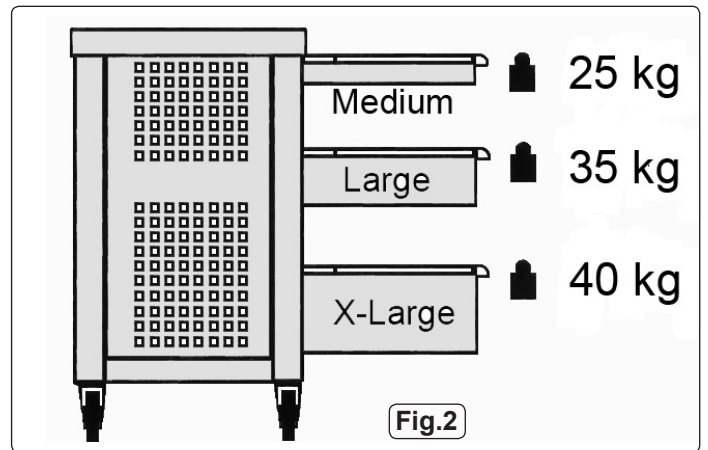

Optional Accessories	
Model No	Description
AP24ACC1	Perforated Storage Panel
AP24ACC2	Side Shelf with Paper Roll Holder
AP24ACC3	Document Holder
AP24ACC4	Waste Bin
AP24ACC5	Can and Bottle Holder
AP24ACC6	Drawer Divider 3 x 395 x 58mm
AP24ACC7	Drawer Divider 3 x 395 x 120mm
AP24ACC9	Short Hook Set x 10pcs
AP24ACC10	Medium Hook Set x 10pcs

3. OPERATION

- 3.1. Each drawer is fitted with a catch mechanism on the right hand side, underneath the handle. To open drawer push the catch to the left to release it and pull the drawer open (fig.1).
  WARNING! Only open one drawer at a time and **DO NOT** overload the drawers, fig.2 shows the maximum weight per drawer size.
- 3.2. When moving the rollcab, ensure that the drawers are closed and locked (fig.3) to prevent accidental opening, release the brakes as shown in fig.4 and move the rollcab using the handles to maintain full control. When the rollcab has been moved to the required location, lock the brakes.
  WARNING! DO NOT move across slopes of more than 5° as the rollcab may tilt over.

Parts support is available for this product.
To obtain a parts listing and/or diagram, please log on to www.sealey.co.uk,
email sales@sealey.co.uk or phone 01284 757500.

NOTE: It is our policy to continually improve products and as such we reserve the right to alter data, specifications and component parts without prior notice.

IMPORTANT: No liability is accepted for incorrect use of this product.

WARRANTY: Guarantee is 12 months from purchase date, proof of which will be required for any claim.

INFORMATION: For a copy of our latest catalogue and promotions call us on 01284 757525 and leave your full name and address, including postcode.

Sole UK Distributor, Sealey Group,
Kempson Way, Suffolk Business Park,
Bury St. Edmunds, Suffolk,
IP32 7AR

01284 757500

www.sealey.co.uk

01284 703534

sales@sealey.co.uk