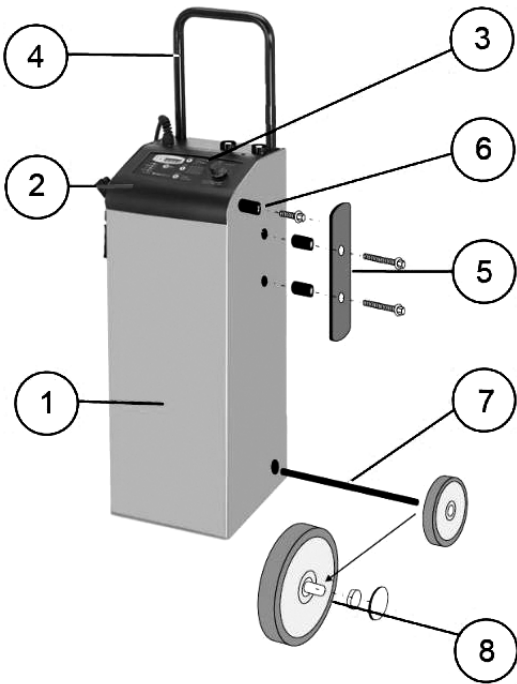

PARTS FOR:  
**ELECTRONIC CHARGER STARTER 12/24V 650AMP MAX**  
 MODEL: **ECS350**

ISSUE: 2  
 ISSUE DATE: 04.08.14

ITEM	PART NO.	DESCRIPTION
1	ECS350.01	FRONT PANEL
2	ECS350.02	CORD SUPPORT
3	ECS350.03	DISPLAY PANEL
4	ECS350.04	HANDLE
5	ECS350.05	CABLE REEL KIT
6	ECS350.06	CLAMP SUPPORT KIT
7	ECS350.07	WHEEL AXLE
8	ECS350.08	WHEEL KIT
9	ECS350.09	TRANSFORMER
10	ECS350.10	ELECTRONIC CARD
11	ECS350.11	RECTIFIER
12	ECS350.12	FUSE SUPPORT
13	ECS350.13	POWER OUTLET
14	ECS350.14	NEGATIVE CABLE
15	ECS350.15	POWER SUPPLY CABLE
16	ECS350.16	THERMOSTAT 13A
17	ECS350.17	THERMOSTAT 11A
18	ECS350.18	BASE
19	ECS350.19	POSITIVE CLAMP
19A	ECS350.19A	NEGATIVE CLAMP
20	ECS350.20	POSITIVE CABLE
21	120/122351	FUSE (SINGLE - 80A)
--	120/802260	FUSE (PK OF 20 - 80A)
22	ECS350.22	OUTPUT KNOB KIT