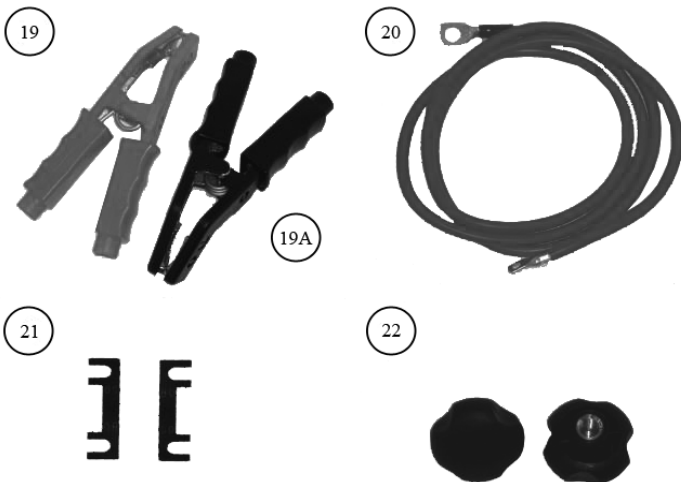

PARTS FOR:  
**ELECTRONIC CHARGER STARTER 12/24V 650AMP MAX**  
 MODEL: **ECS350**

ISSUE: 2  
 ISSUE DATE: 04.08.14

ITEM	PART NO.	DESCRIPTION
1	ECS350.01	FRONT PANEL
2	ECS350.02	CORD SUPPORT
3	ECS350.03	DISPLAY PANEL
4	ECS350.04	HANDLE
5	ECS350.05	CABLE REEL KIT
6	ECS350.06	CLAMP SUPPORT KIT
7	ECS350.07	WHEEL AXLE
8	ECS350.08	WHEEL KIT
9	ECS350.09	TRANSFORMER
10	ECS350.10	ELECTRONIC CARD
11	ECS350.11	RECTIFIER
12	ECS350.12	FUSE SUPPORT
13	ECS350.13	POWER OUTLET
14	ECS350.14	NEGATIVE CABLE
15	ECS350.15	POWER SUPPLY CABLE
16	ECS350.16	THERMOSTAT 13A
17	ECS350.17	THERMOSTAT 11A
18	ECS350.18	BASE
19	ECS350.19	POSITIVE CLAMP
19A	ECS350.19A	NEGATIVE CLAMP
20	ECS350.20	POSITIVE CABLE
21	120/122351	FUSE (SINGLE - 80A)
--	120/802260	FUSE (PK OF 20 - 80A)
22	ECS350.22	OUTPUT KNOB KIT