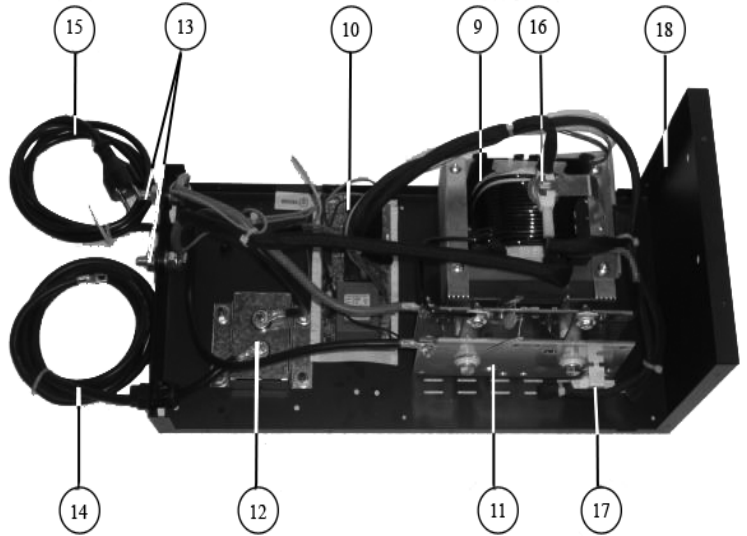

PARTS FOR:  
**ELECTRONIC CHARGER STARTER 12/24V 650AMP MAX**  
 MODEL: **ECS350**

ISSUE: 2  
 ISSUE DATE: 04.08.14

ITEM	PART NO.	DESCRIPTION
1	ECS350.01	FRONT PANEL
2	ECS350.02	CORD SUPPORT
3	ECS350.03	DISPLAY PANEL
4	ECS350.04	HANDLE
5	ECS350.05	CABLE REEL KIT
6	ECS350.06	CLAMP SUPPORT KIT
7	ECS350.07	WHEEL AXLE
8	ECS350.08	WHEEL KIT
9	ECS350.09	TRANSFORMER
10	ECS350.10	ELECTRONIC CARD
11	ECS350.11	RECTIFIER
12	ECS350.12	FUSE SUPPORT
13	ECS350.13	POWER OUTLET
14	ECS350.14	NEGATIVE CABLE
15	ECS350.15	POWER SUPPLY CABLE
16	ECS350.16	THERMOSTAT 13A
17	ECS350.17	THERMOSTAT 11A
18	ECS350.18	BASE
19	ECS350.19	POSITIVE CLAMP
19A	ECS350.19A	NEGATIVE CLAMP
20	ECS350.20	POSITIVE CABLE
21	120/122351	FUSE (SINGLE - 80A)
--	120/802260	FUSE (PK OF 20 - 80A)
22	ECS350.22	OUTPUT KNOB KIT