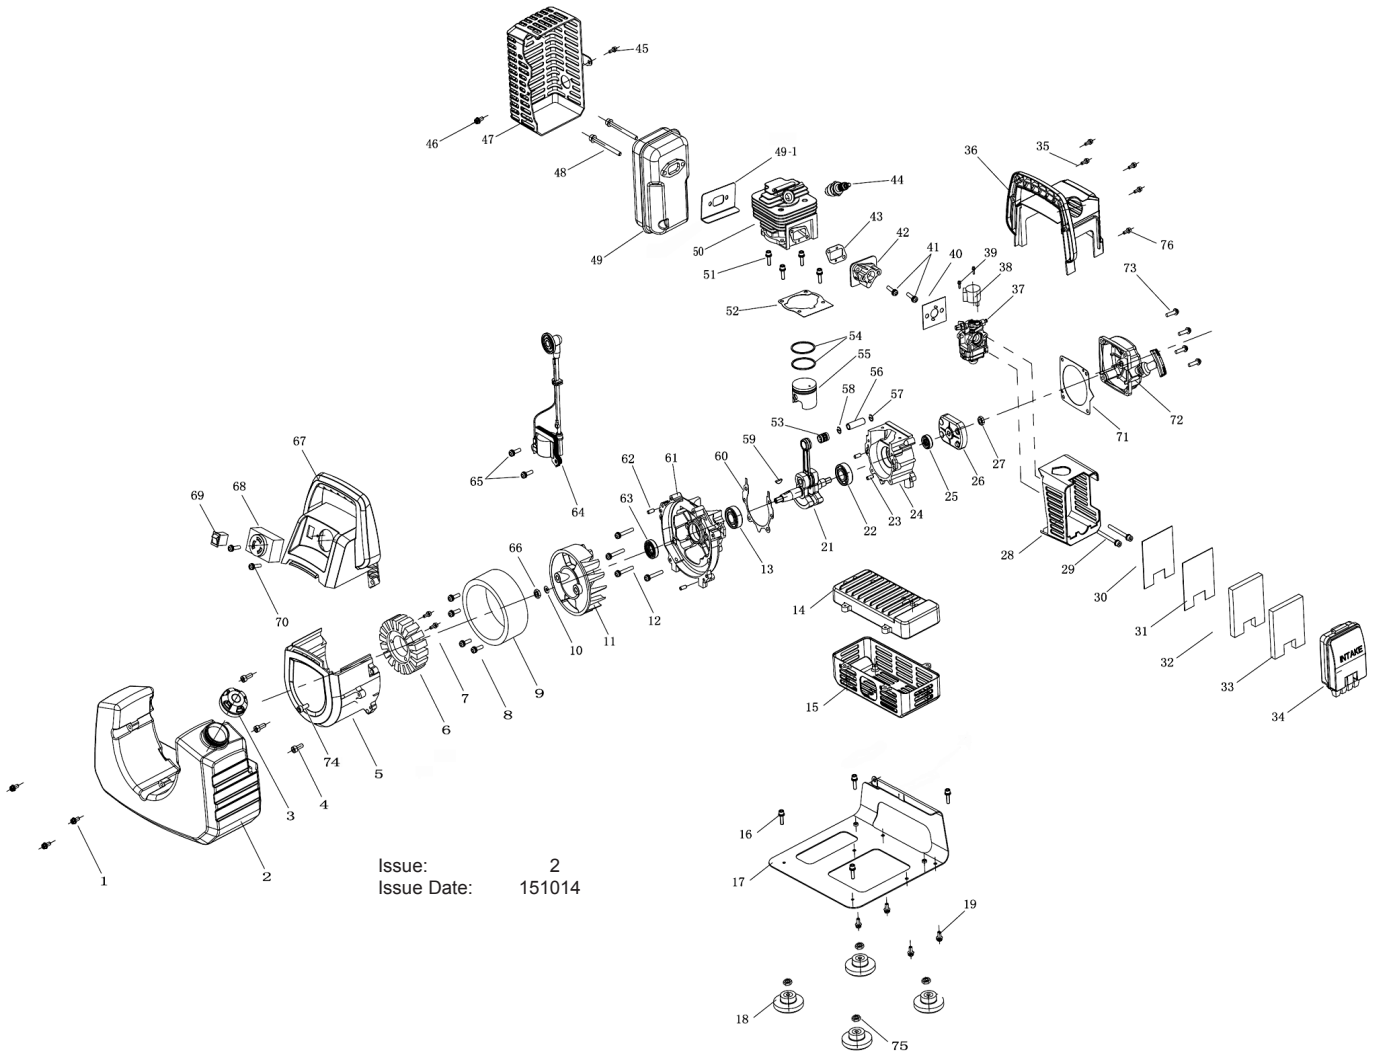

PARTS FOR:
GENERATOR INVERTER 1000W 230V
MODEL: G1000I

Issue: 2
 Issue Date: 151014

ITEM	PART NO	DESCRIPTION	ITEM	PART NO	DESCRIPTION	ITEM	PART NO	DESCRIPTION
1	G1000I.01	SOCKET CAP SCREW (M5x20)	27	G1000I.27	NUT	52	G1000I.52	GASKET
2	G1000I.02	OIL TANK	28	G1000I.28	CARBURETTOR COVER	53	G1000I.53	BEARING
3	G1000I.03	TANK CAP	29	G1000I.29	SCREW	54	G1000I.54	RING
4	G1000I.04	SOCKET CAP SCREW (M5x25)	30	G1000I.30	PLATE	55	G1000I.55	PISTON
5	G1000I.05	MOTOR CASE	31	G1000I.31	NET	56	G1000I.56	PISTON PIN
6	G1000I.06	STATOR ASS'Y	32	G1000I.32	FILTER ELEMENT	57	G1000I.57	PISTON PIN RING
7	G1000I.07	PHILLIPS SCREW (M5x30)	33	G1000I.33	FILTER	58	G1000I.58	PISTON PIN RING
8	G1000I.08	HEX SCREW (M8x15)	34	G1000I.34	FILTER COVER	59	G1000I.59	KEY
9	G1000I.09	ROTOR ASS'Y	35	G1000I.35	S/T SCREW (4x20)	60	G1000I.60	GASKET
10	G1000I.10	O-RING	36	G1000I.36	HOUSING (RIGHT)	61	G1000I.61	CRANKCASE, LEFT
11	G1000I.11	FAN	37	G1000I.37	CARBURETTOR	62	G1000I.62	PIN
12	G1000I.12	SOCKET CAP SCREW (M5x30)	38	G1000I.38	STOP MOTOR	63	G1000I.63	OIL SEAL
13	G1000I.13	BEARING	39	G1000I.39	PHILLIPS SCREW (M4x5)	64	G1000I.64	IGNITION ASS'Y
14	G1000I.14	INVERTER UNIT	40	G1000I.40	HEAT PROTECTION PLATE	65	G1000I.65	SOCKET CAP SCREW (M5x20)
15	G1000I.15	COVER	41	G1000I.41	SCREW	66	G1000I.66	FLANGE NUT (M8)
16	G1000I.16	PHILLIPS SCREW (M4x15)	42	G1000I.42	HEAT PROTECTION SEAT	67	G1000I.67	HOUSING (LEFT)
17	G1000I.17	BOTTOM SUPPORT	43	G1000I.43	GASKET	68	G1000I.68	SOCKET
18	G1000I.18	RUBBER FOOT	44	G1000I.44	SPARK PLUG	69	G1000I.69	SWITCH
19	G1000I.19	FLANGE SCREW (M6x10)	45	G1000I.45	SCREW	70	G1000I.70	PHILLIPS SCREW (M4x16)
21	G1000I.21	CRANKSHAFT CONNECTING ROD	46	G1000I.46	SCREW	71	G1000I.71	GASKET
22	G1000I.22	BEARING	47	G1000I.47	PROTECTION COVER	72	G1000I.72	RECOIL STARTER ASS'Y
23	G1000I.23	PIN	48	G1000I.48	HEX SCREW (M6x80)	73	G1000I.73	SOCKET CAP SCREW (M5x20)
24	G1000I.24	CRANKCASE, RIGHT	49	G1000I.49	MUFFLER, EXHAUST	74	G1000I.74	SOCKET CAP SCREW (M5x35)
25	G1000I.25	OIL SEAL	49-1	G1000I.49-1	GASKET	75	G1000I.75	NUT (M6)
26	G1000I.26	DRIVE PLATE	50	G1000I.50	CYLINDER	76	G1000I.76	S/T SCREW (4x25)
			51	G1000I.51	SOCKET CAP SCREW (M5x20)			