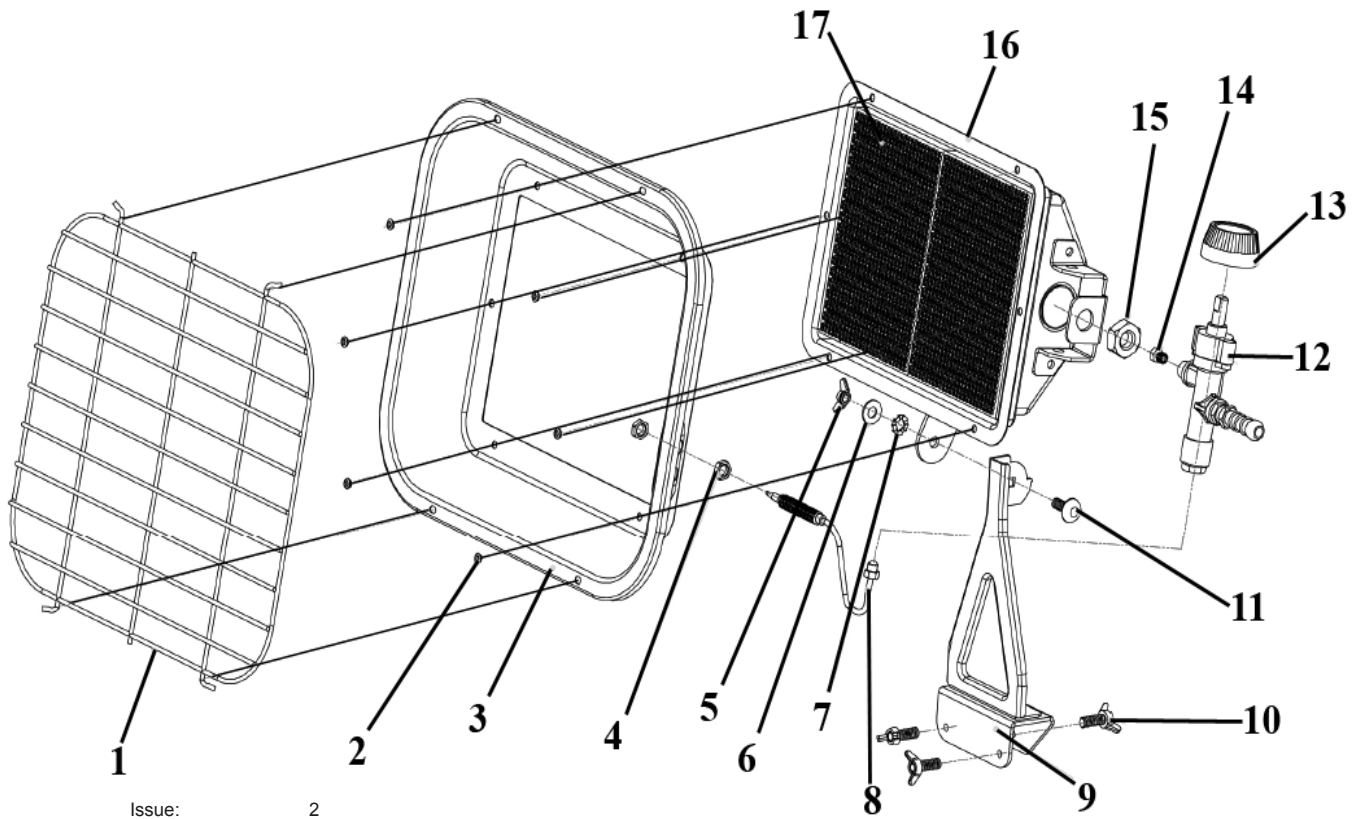

PARTS FOR:
SPACE WARMER® PROPANE HEATER 10,250-15,354Btu/hr BOTTLE MOUNTING
 MODEL: **LP13.V3**

Issue: 2
 Issue Date: 250714

ITEM	PART NO	DESCRIPTION
1	LP13.V3-01	FRONT GUARD
2	LP13.V3-02	RIVET
3	LP13.V3-03	REFLECTOR
4	LP13.V3-04	NUT (M8)
5	LP13.V3-05	BUTTERFKY NUT (M6)
6	LP13.V3-06	FLAT WASHER (6mm)
7	LP13.V3-07	GASKET
8	LP13.V3-08	THERMOCOUPLE
9	LP13.V3-09	CYLINDER STAND
10	LP13.V3-10	BUTTERFLY SCREW (M8x35)
11	LP13.V3-11	CARRIAGE BOLT (M6x15)
12	LP13.V3-12	GAS VALVE
13	LP13.V3-13	GAS VALVE KNOB
14	LP13.V3-14	NOZZLE
15	LP13.V3-15	VALVE LOCKING NUT
16	LP13.V3-16	BURNER GROUP
17	LP13.V3-17	CERAMIC PLATE
18	LP13.V3-18	GAS HOSE SCREW CONNECTION (0.7mm)
19	LP13.V3-19	GAS REGULATOR (37Mbar)