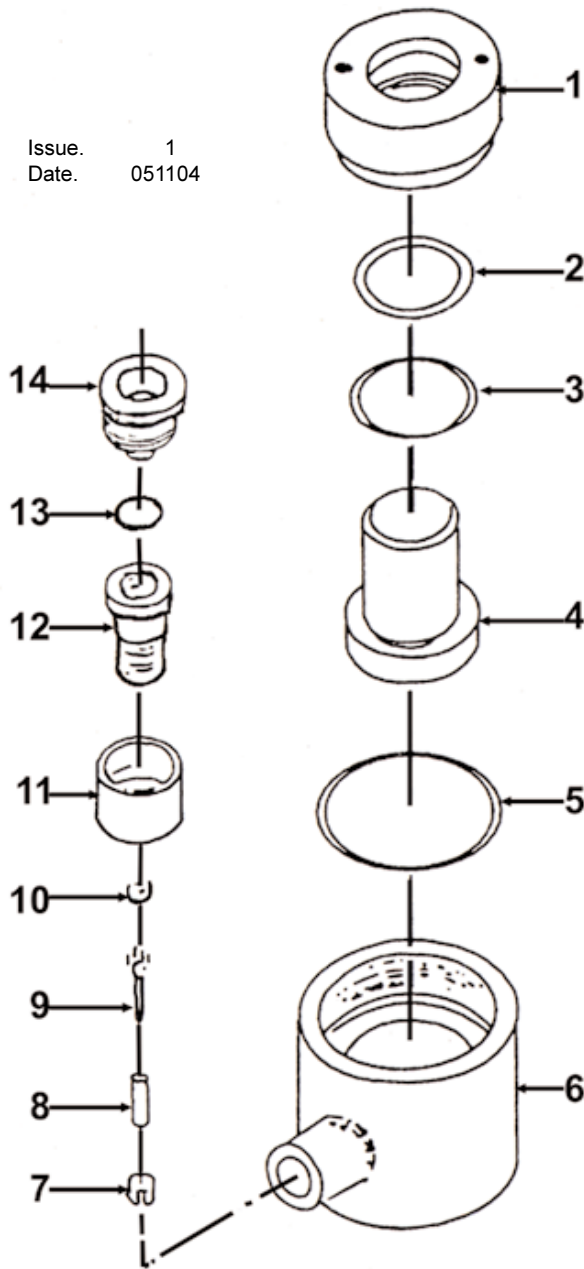

PARTS LIST:

SPECIALIST PUSH AND PULL RAM SET

Model: **RE97XCKIT**

RE97XC04

Issue. 1
Date. 051104

ITEM	PART NO	DESCRIPTION
1	RE97XC04.01	NUT
2	RE97XC04.02	SEAL RING
3	RE97XC04.03	O-RING
4	RE97XC04.04	RAM
5	RE97XC04.05	O-RING
6	RE97XC04.06	CYLINDER
7	RE97XC04.07	SPINDLE SCREW
8	RE97XC04.08	SPRING
9	RE97XC04.09	SPINDLE
10	RE97XC04.10	OIL RING
11	RE97XC04.11	CONNECTION NUT
12	RE97XC04.12	HOSE COUPLER
13	RE97XC04.13	O-RING
14	RE97XC04.14	DUST CAP