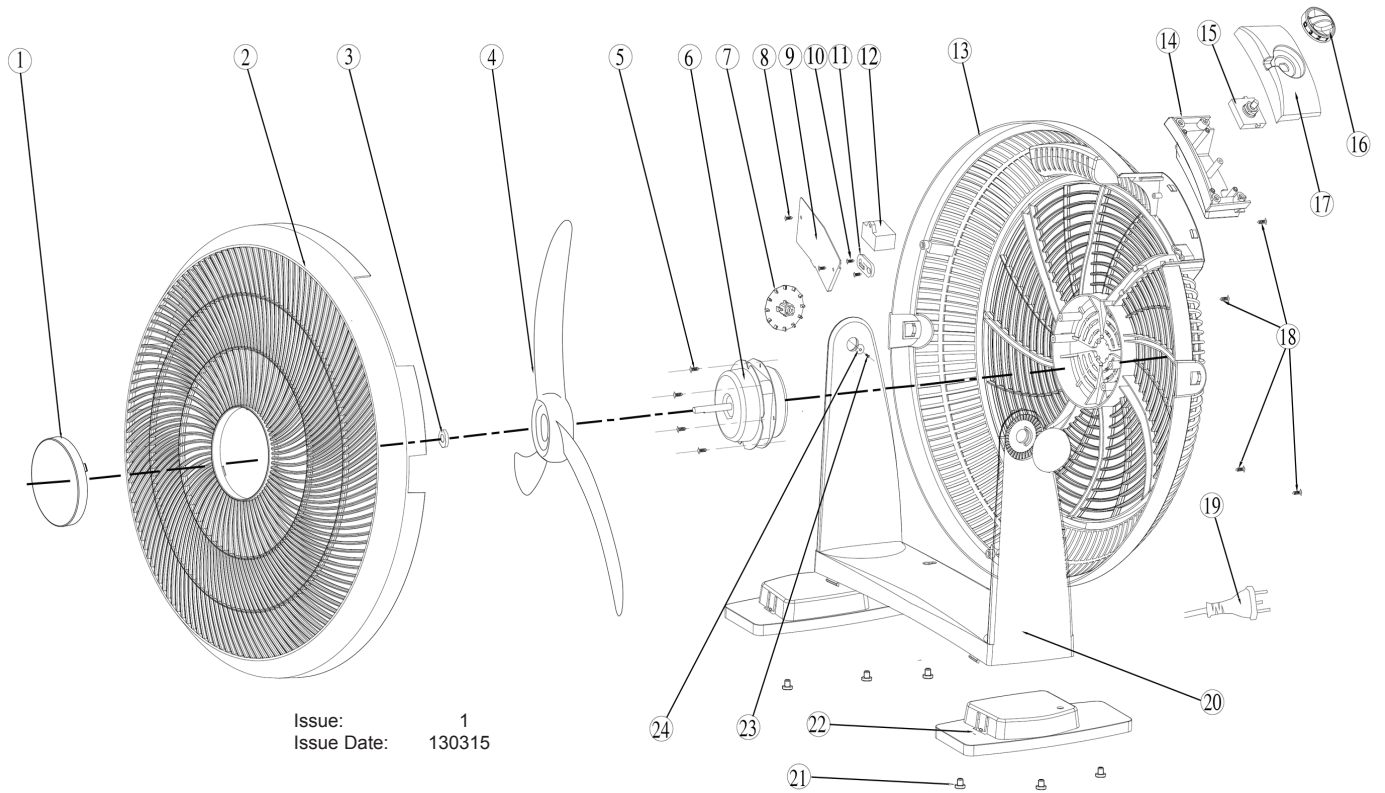

PARTS FOR:  
**DESK/FLOOR FAN 3-SPEED 16" 230V**  
 MODEL: **SFF16**

Issue: 1  
 Issue Date: 130315

ITEM	PART NO	DESCRIPTION	ITEM	PART NO	DESCRIPTION
1	SFF16.01	FRONT CAP	13	SFF16.13	REAR BODY
2	SFF16.02	FRONT BODY	14	SFF16.14	SWITCH HOLDER
3	SFF16.03	SCREW FOR BLADE	15	SFF16.15	SWITCH
4	SFF16.04	FAN BLADE	16	SFF16.16	ROTARY KNOB
5	SFF16.05	SCREW	17	SFF16.17	SWITCH COVER
6	SFF16.06	MOTOR	18	SFF16.18	SCREW
7	SFF16.07	MOTOR BRACKET	19	SFF16.19	WIRE & PLUG
8	SFF16.08	SCREW	20	SFF16.20	BASE
9	SFF16.09	COVER	21	SFF16.21	RUBBER FOOT
10	SFF16.10	SCREW	22	SFF16.22	FOOT (LEFT AND RIGHT)
11	SFF16.11	CORD CLIP	23	SFF16.23	SCREW
12	SFF16.12	CAPACITOR	24	SFF16.24	WASHER