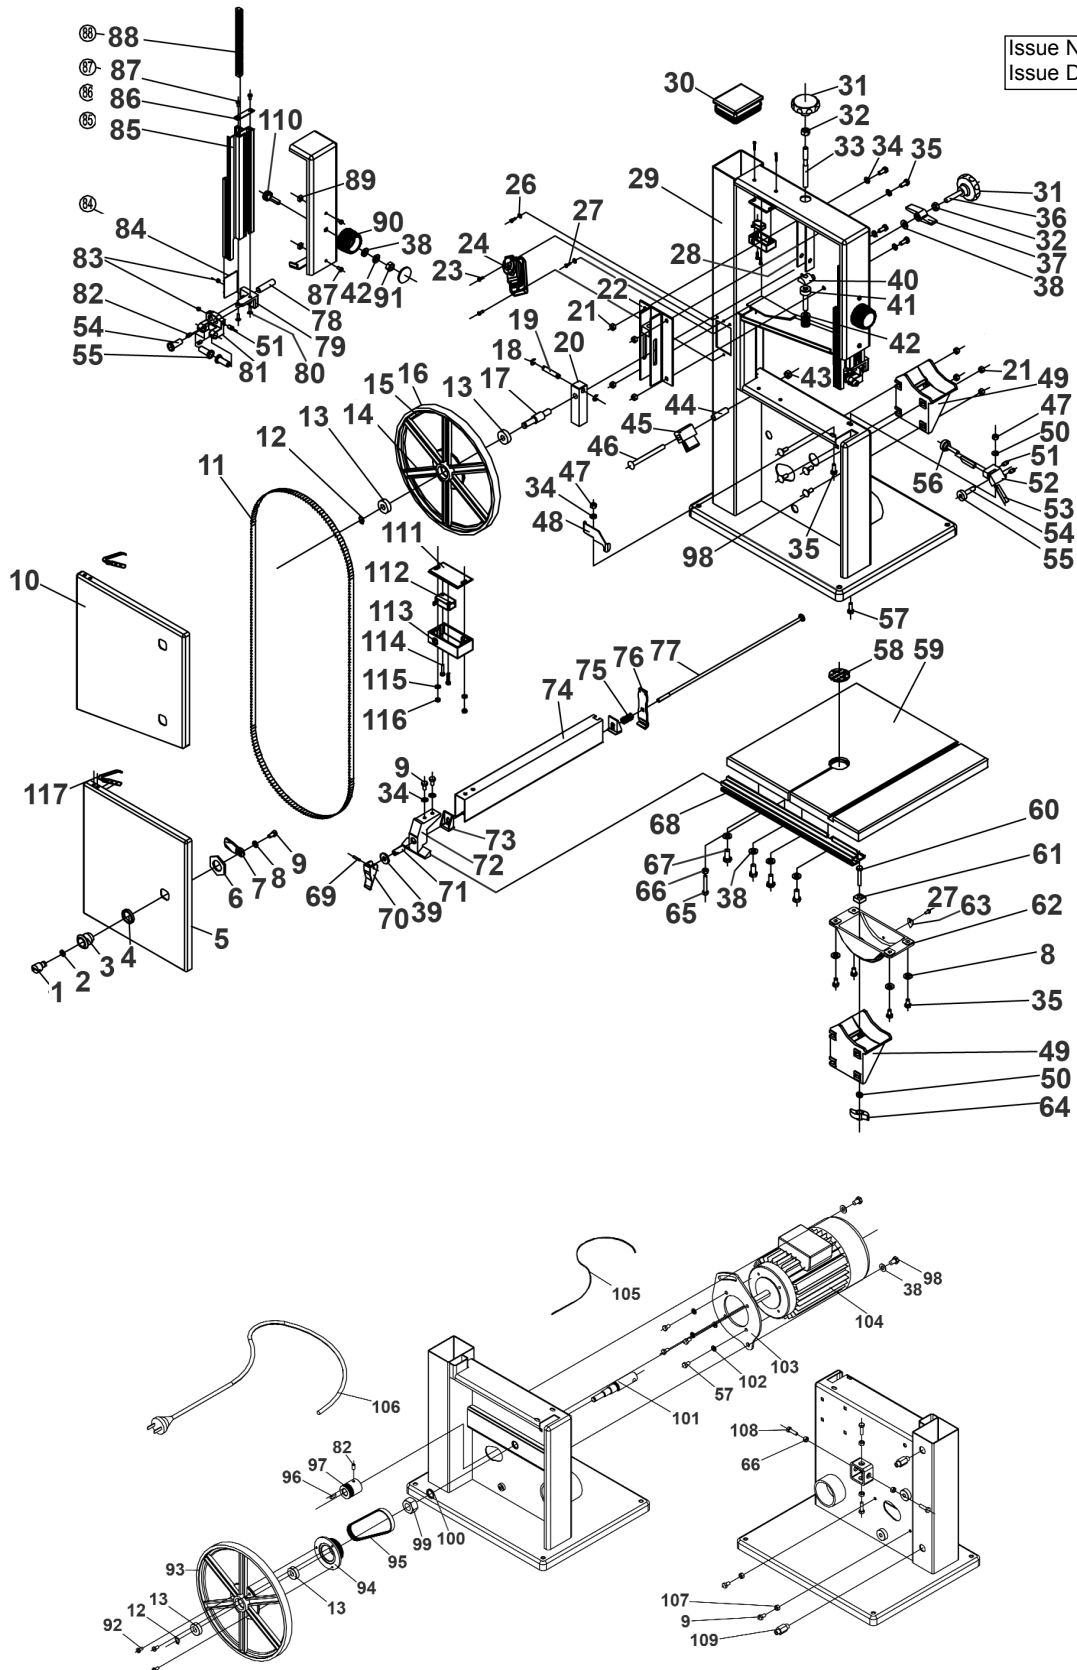

Issue No: 1
Issue Date: 080606

PARTS LIST FOR:

PROFESSIONAL BANDSAW 245mmModel No: **SM1304**

ITEM	PART NO.	DESCRIPTION	ITEM	PART NO.	DESCRIPTION
1	SM1304.01	SLOTTED INSERT	63	SM1304.63	INDICATOR
2	SM1304.02	WASHER	64	SM1304.64	TENSION KNOB
3	SM1304.03	HOUSING	65	SM1304.65	HEX HEAD BOLT
4	SM1304.04	WASHER	66	SM1304.66	HEX NUT
5	SM1304.05	DOOR, LOWER	67	SM1304.67	HEX HEAD BOLT
6	SM1304.06	NUT	68	SM1304.68	RIP FENCE CARRIER
7	SM1304.07	TONGUE	69	SM1304.69	ROLL PIN
8	SM1304.08	EXT.LOCK WASHER 6	70	SM1304.70	PARTIALITY PIECE
9	SM1304.09	HEX BOLT M6x10	71	SM1304.71	CONNET SET
10	SM1304.10	DOOR, UPPER	72	SM1304.72	BAFFLE BRACKET
11	SM1304.11	SAW BLADE	73	SM1304.73	STUCK PIECE
12	SM1304.12	RING, RETAINING	74	SM1304.74	BAFFLE
13	SM1304.13	BEARING	75	SM1304.75	SPRING
14	SM1304.14	UPPER WHEEL	76	SM1304.76	CLAMP BOARD
15	SM1304.15	BALANCE COLLAR	77	SM1304.77	CLAMP SCREW
16	SM1304.16	BAND SAW TYRE	78	SM1304.78	FASTENING SHAFT
17	SM1304.17	BEARING BOLT UPPER	79	SM1304.79	SEAT GUIDE UPPER
18	SM1304.18	"E" RING	80	SM1304.80	PAN HEAD SCREW
19	SM1304.19	PIN GUIDE	81	SM1304.81	HOUSING UPPER GUIDE
20	SM1304.20	SEAT BEARING BOLT UPPER	82	SM1304.82	INT.HEAD SCREW
21	SM1304.21	HEX HEAD FLANGE NUT	83	SM1304.83	INT.HEAD SCREW
22	SM1304.22	GUIDE PLATE ASSY	84	SM1304.84	SLIDE BOARD
23	SM1304.23	CROSS HD. SCREW	85	SM1304.85	GUIDE LEVER
24	SM1304.24	MAGNETIC SWITCH	86	SM1304.86	COVER BOARD
26	SM1304.26	EXT. LOCK WASHER	87	SM1304.87	PAN HEAD SCREW
27	SM1304.27	PAN HEAD SCREW	88	SM1304.88	RACK
28	SM1304.28	"U" TYPE SUPPORT	89	SM1304.89	GUIDE PIECE
29	SM1304.29	BANDSAW FRAME	90	SM1304.90	ADJUSTMENT KNOB
30	SM1304.30	LAMELLO PLUG, BLACK	91	SM1304.91	HEX HEAD NUT
31	SM1304.31	ADJUSTABLE HANDLE	92	SM1304.92	PAN HEAD SCREW
32	SM1304.32	HEX HEAD THIN NUT	93	SM1304.93	WHEEL LOWER
33	SM1304.33	THREADED BOLT	94	SM1304.94	PULLEY LOWER
34	SM1304.34	WASHER	95	SM1304.95	V-RIBBED BELT
35	SM1304.35	HEX HEAD BOLT	96	SM1304.96	KEY
36	SM1304.36	HEX HEAD BOLT	97	SM1304.97	MOTOR PULLEY
37	SM1304.37	WING KNOB	98	SM1304.98	CUP SQUARE NECK BOLT
38	SM1304.38	WASHER	99	SM1304.99	HEX NUT
39	SM1304.39	WASHER	100	SM1304.100	SPRING WASHER
40	SM1304.40	NUT	101	SM1304.101	UPPER BEARING BOLT
41	SM1304.41	SHAFT	102	SM1304.102	SPRING WASHER
42	SM1304.42	BUTTERFLY SPRING	103	SM1304.103	MOTOR MOUNTING PLATE
43	SM1304.43	HEX HEAD FLANGE NUT	104	SM1304.104	MOTOR
44	SM1304.44	SPACER BUSHING	105	SM1304.105	MOTOR CORD
45	SM1304.45	BRUSH	106	SM1304.106	POWER CORD
46	SM1304.46	CUP SQUARE NECK BOLT	107	SM1304.107	HEX HEAD NUT
47	SM1304.47	HEX HEAD LOCK NUT	108	SM1304.108	HEX HEAD BOLT
48	SM1304.48	BLADE GUARD	109	SM1304.109	RELIEF STRAIN
49	SM1304.49	BLADE TRUNNION LOWER	110	SM1304.110	SHAFT
50	SM1304.50	WASHER	111	SM1304.111	MICRO SWITCH BOX
51	SM1304.51	INT.HEAD SCREW	112	SM1304.112	MICRO SWITCH
52	SM1304.52	ROLLER GUIDE	113	SM1304.113	BOX COVER
53	SM1304.53	PILOT PIN	114	SM1304.114	PAN HEAD SCREW
54	SM1304.54	THRUST BEARING SHAFT	115	SM1304.115	WASHER
55	SM1304.55	BEARING	116	SM1304.116	NUT
56	SM1304.56	IDLER WHEEL SHAFT	117	SM1304.117	REED
57	SM1304.57	HEX HEAD BOLT	Alternative blades (not shown)		
58	SM1304.58	BLADE FORK	----	SM1304B06	BLADE 1712 x 10 x 0.35mm 6tpi
59	SM1304.59	TABLE	----	SM1304B10	BLADE 1712 x 10 x 0.35mm 10tpi
60	SM1304.60	CUP SQUARE NECK BOLT	----	SM1304B14	BLADE 1712 x 10 x 0.35mm 14tpi
61	SM1304.61	GUIDE PIECE	----	SM1304B24	BLADE 1712 x 10 x 0.35mm 24tpi
62	SM1304.62	TABLE TRUNNION UPPER			