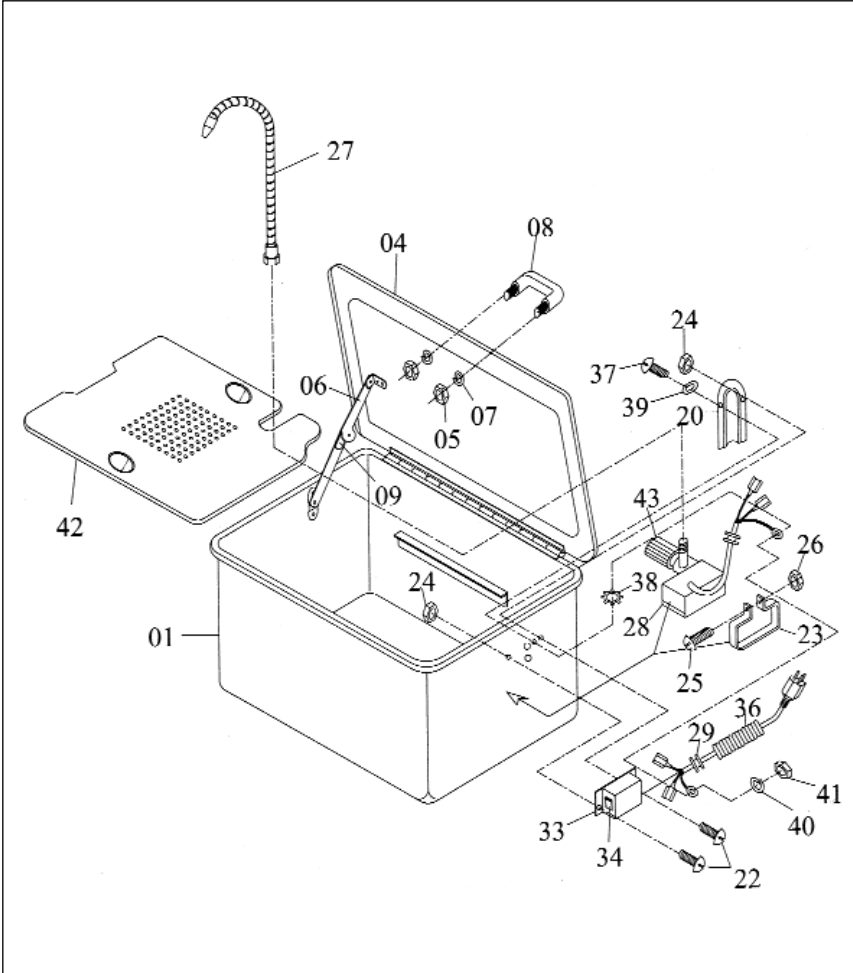

PARTS FOR:
PARTS CLEANING TANK - BENCH /
PORTABLE Model: SM21.V3

Item	Part No.	Description
01	SM21.V3-01	TANK
04	SM21.V3-04	LID
05	SM21.V3-05	NUT
06	SM21.V3-06	LID ARM
07	SM21.V3-07	SPRING WASHER
08	SM21.V3-08	HANDLE
09	SM21.V3-09	PLATE FOR LID ARM
20	SM21.V3-20	CORD SHELL
22	SM21.V3-22	BOLT
23	SM21.V3-23	CLAMP
24	SM21.V3-24	NUT
25	SM21.V3-25	BOLT - FOR CLAMP
26	SM21.V3-26	NUT - FOR CLAMP
27	SM21.V3-27	FLEXIBLE PIPE
28	SM21.V3-28	PUMP
29	SM21.V3-29	STRAIN RELIEF
33	SM21.V3-33	SWITCH BOX
34	SM21.V3-34	SWITCH
36	SM21.V3-36	MAINS POWER CABLE
37	SM21.V3-37	BOLT
38	SM21.V3-38	WASHER, STAR
39	SM21.V3-39	WASHER
40	SM21.V3-40	SPRING WASHER
41	SM21.V3-41	NUT
42	SM21.V3-42	REMOVABLE WORK SHELF
43	SM21.V3-43	FILTER