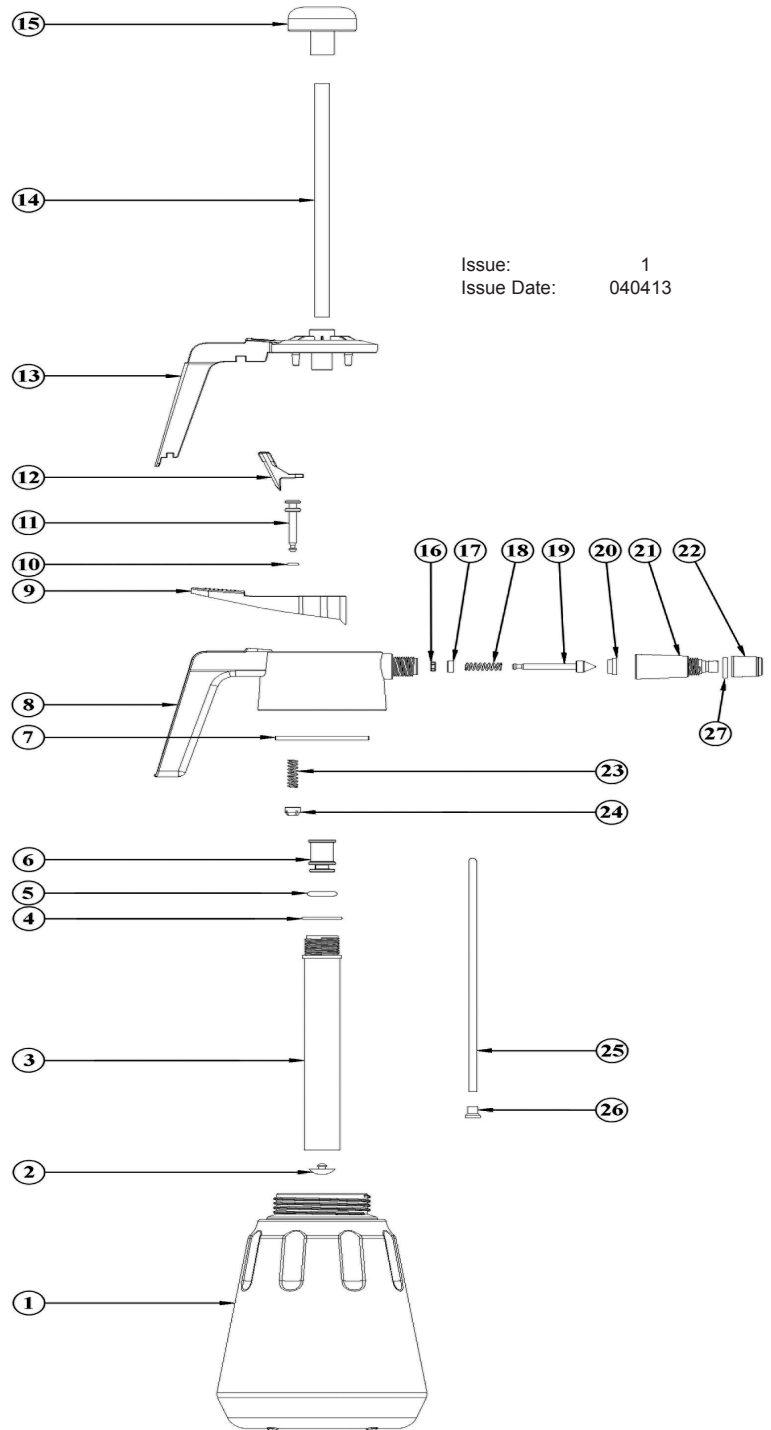

ITEM	PART NO	DESCRIPTION
1	SS1.01	TANK
2	SS1.02	WASHER (PLASTIC)
3	SS1.03	PUMP
4	SS1.04	O-RING (15.5x2.5)
5	SS1.05	O-RING (12.6x3.7)
6	SS1.06	FLAME
7	SS1.07	WASHER (60x49.5x4)
8	SS1.08	GRIP
9	SS1.09	TRIGGER
10	SS1.10	O-RING
11	SS1.11	VALVE PLUG
12	SS1.12	SAFETY VALVE BOARD
13	SS1.13	GRIP COVER
14	SS1.14	ALUMINIUM LEVER
15	SS1.15	HEAD
16	SS1.16	VALVE PLUG WASHER
17	SS1.17	VALVE PLUG WASHER
18	SS1.18	SPRING
19	SS1.19	PISTON
20	SS1.20	WASHER
21	SS1.21	NOZZLE
22	SS1.22	NOZZLE COVER
23	SS1.23	SAFETY VALVE SPRING
24	SS1.24	V-RING
25	SS1.25	PIPE
26	SS1.26	FILTER
27	SS1.27	O-RING