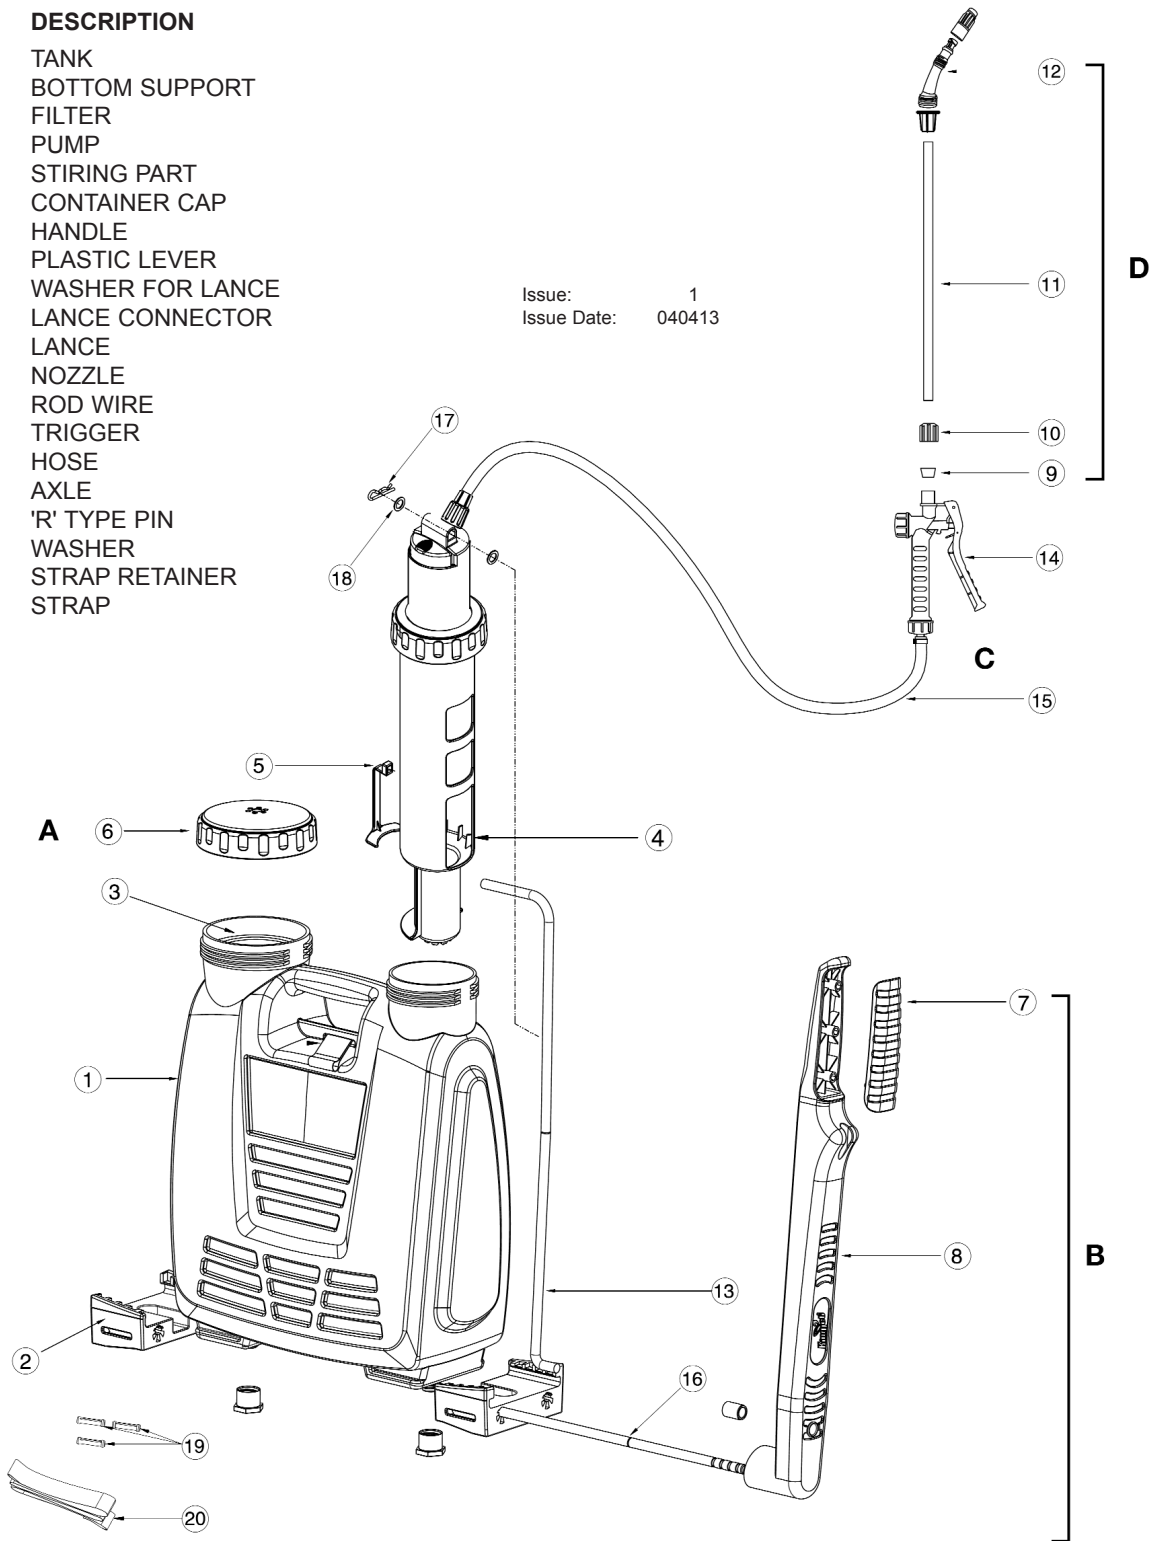

ITEM	PART NO	DESCRIPTION
1	SS4.01	TANK
2	SS4.02	BOTTOM SUPPORT
3	SS4.03	FILTER
4	SS4.04	PUMP
5	SS4.05	STIRING PART
6	SS4.06	CONTAINER CAP
7	SS4.07	HANDLE
8	SS4.08	PLASTIC LEVER
9	SS4.09	WASHER FOR LANCE
10	SS4.10	LANCE CONNECTOR
11	SS4.11	LANCE
12	SS4.12	NOZZLE
13	SS4.13	ROD WIRE
14	SS4.14	TRIGGER
15	SS4.15	HOSE<!--</td-->
16	SS4.16	AXLE
17	SS4.17	'R' TYPE PIN
18	SS4.18	WASHER
19	SS4.19	STRAP RETAINER
20	SS4.20	STRAP

Issue: 1
Issue Date: 040413

NOTE: It is our policy to continually improve products and as such we reserve the right to alter data, specifications and component parts without prior notice.

IMPORTANT: No liability is accepted for incorrect use of product.

WARRANTY: Guarantee is 12 months from purchase date, proof of which will be required for any claim.

INFORMATION: For a copy of our latest catalogue and promotions call us on 01284 757525 and leave your full name and address, including postcode.