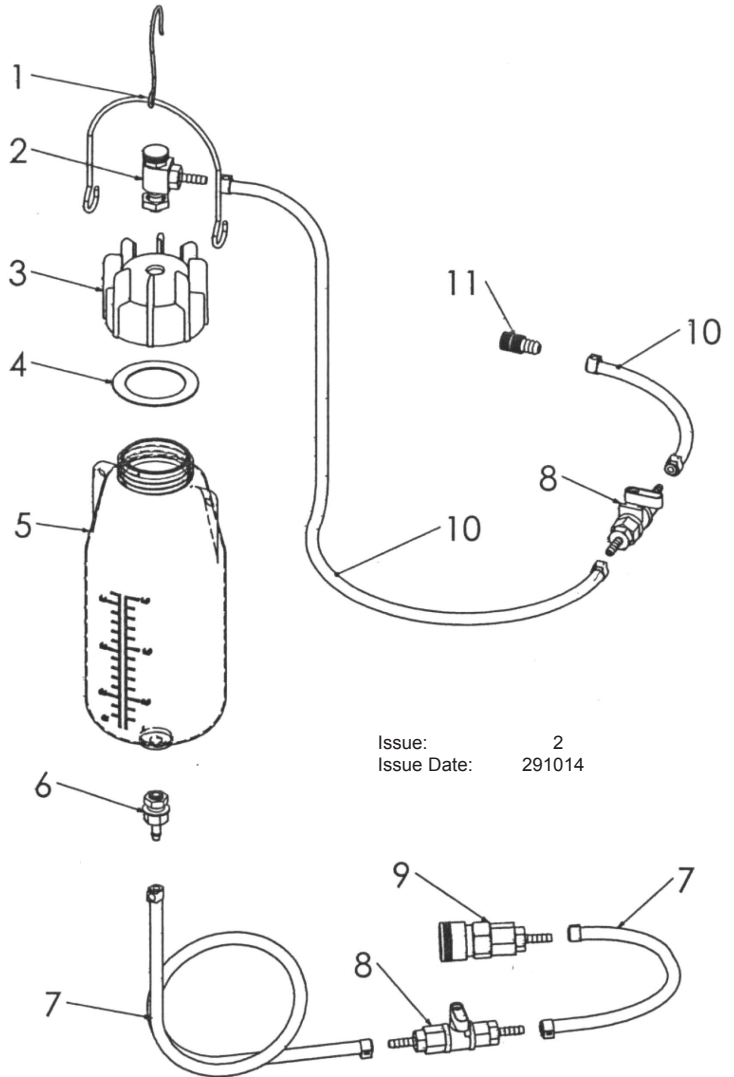

PARTS FOR:
PNEUMATIC BRAKE & CLUTCH BLEEDER
MODEL: **VS821**

| ITEM | PART NO | DESCRIPTION |
|------|----------|-----------------------|
| 1 | VS821.01 | HANDLE BAR (c/w HOOK) |
| 2 | VS821.02 | RELEASE VALVE ASS'Y |
| 3 | VS821.03 | ADAPTOR CAP |
| 4 | VS821.04 | CAP SEAL |
| 5 | VS821.05 | FLUID BOTTLE |
| 6 | VS821.06 | HOSE CONNECTOR |
| 7 | VS821.07 | FLUID HOSE |
| 8 | VS821.08 | FLUID SHUT-OFF VALVE |
| 9 | VS821.09 | HOSE COUPLING |
| 10 | VS821.10 | AIR HOSE |
| 11 | VS821.11 | HOSE CONNECTOR 1/8" |